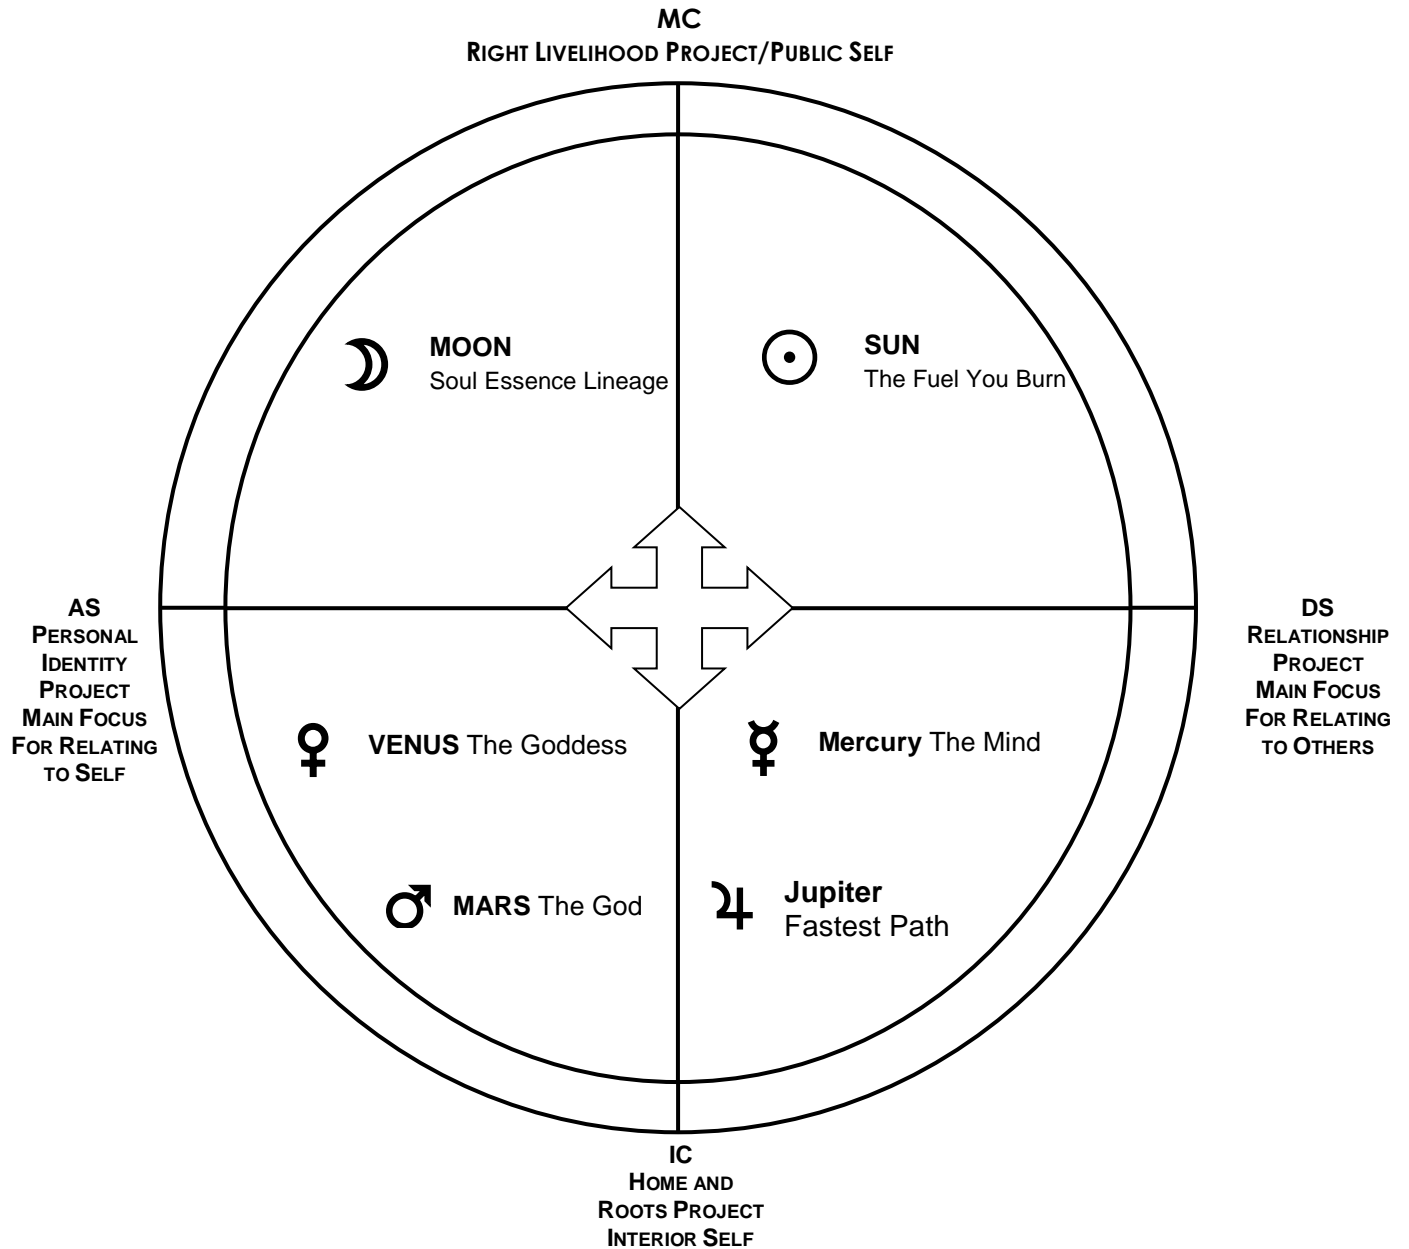

Your Living BluePrint™ Soul Map

Map Key

☾ **Lineage Essence Soul Guide** describes our innate skill set as well as our expectations, habits, and addictions. Our Lineage Guide intends for us to use these skills to support our life purpose.

☉ **Life Energy Guide** or the Fuel we burn to reach life Purpose.

♃ **Communication Guide** describes our intended style of communication, cognition and perception. Your mind's software. ♃ **Spiritual Guide** describes the activities (or yoga) that take you to our life purpose the quickest.

♀ **Guide for Emerging Feminine Identity** or the aspect of the Goddess you came to be (or Inner Feminine for Men)

♂ **Guide for Emerging Masculine Identity** or the aspect of the God you came to be (or Inner Masculine for Women)

AS Main Guide for Current Life Journey describes our leading edge for growth or what we came to master. This is the primary purpose and intent for our life and personal identity.

DS Relationship Guide describes the intent for choosing a relationship and what we are to learn from them.

MC Right Livelihood Guide describes the intent for where we make our creative contribution in the world.

IC Home and Roots Guide describes how we intend to experience our interior self and home life.